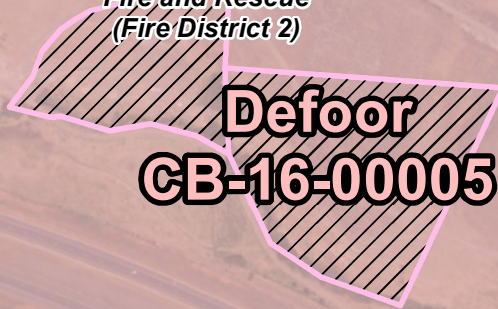

*Kittitas Valley
Fire and Rescue
(Fire District 2)*

Defoor
CB-16-00005

0 125 250 500 750 1,000
Feet

Source: Esri, DigitalGlobe, GeoEye, Earthstar Geographics, CNES/Airbus DS, USDA, USGS, AEX, Getmapping, Aerogrid, IGN, IGP, swisstopo, and the GIS User Community